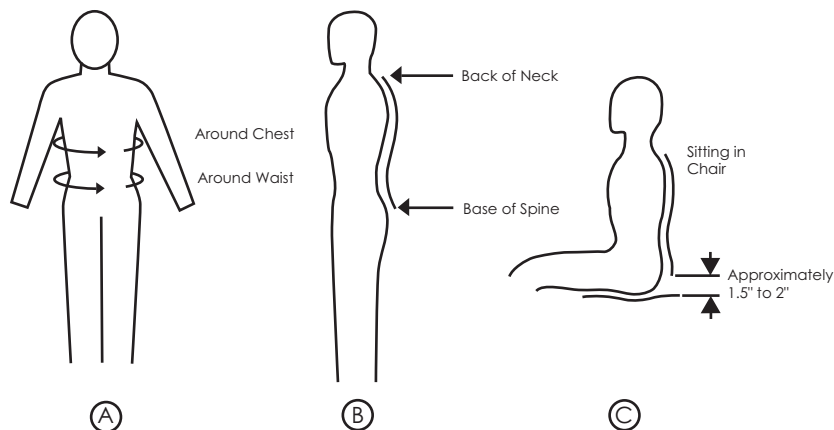

Vest Sizing Guide

Tipperary #1015 Eventer

Tipperary #1005 Racer Jockey

Fitting Instructions:

This vest requires measurements of the chest, waist and spine. Remember, the vest is designed to fit snugly. Reference the size chart to select the most appropriate size for your measurements. If your measurements fall between sizes, the best fit is usually with the smaller size. Custom sizes and made-to-measure vests are available by special order.

Chest - Measure at the widest point, to a snug fit. See diagram A.

Waist - Measure at the natural waist. See diagram A.

Spine - Measure from the small bump at the back of the neck down to the tailbone, following the contours of the spine. This measurement is best achieved while seated in a chair or saddle. There should be about 1.5 to 2" clearance from the saddle or chair to avoid interference with the saddle while riding. See diagram B and C.

IMPORTANT: Due to the snug fit of this vest, it is recommended that the side laces be loosened before doing up the zipper. Doing this ensures the zipper is inserted correctly, and prolongs it's life. Follow this procedure each time you put on your vest.

Model 1015 – “The Eventer” Model 1005 – “The Racer”						
Chest	Waist		Spine		Size	
	IN	CM	IN	CM		
26	65	24	60	14.5	41.5	YXXS
28	70	26	65	18.5	46.25	YXS*
30	75	28	70	20.5	46.25	YS*
32	80	26	65	20.5	51.75	YM*
34	85	28	70	20.5	51.75	YL*
36	90	30	75	20.5	51.75	YXL
32	80	26	65	22.5	56.75	XXS*
34	85	28	70	22.5	56.75	XS*
36	90	30	75	22.5	56.75	S*
38	95	32	80	22.5	56.75	M*
40	100	34	85	22.5	56.75	L*
42	105	36	90	22.5	56.75	XL*
34	85	28	70	24.5	61.75	TXS
36	90	30	75	24.5	61.75	TS*
38	95	32	80	24.5	61.75	TM*
40	100	34	85	24.5	61.75	TL*
42	105	36	90	24.5	61.75	TXL
44	110	38	95	24.5	61.75	TXXL
40	100	34	85	26.5	66.75	XTL
42	105	36	90	26.5	66.75	XTXL
44	110	38	95	26.5	66.75	XTXXL